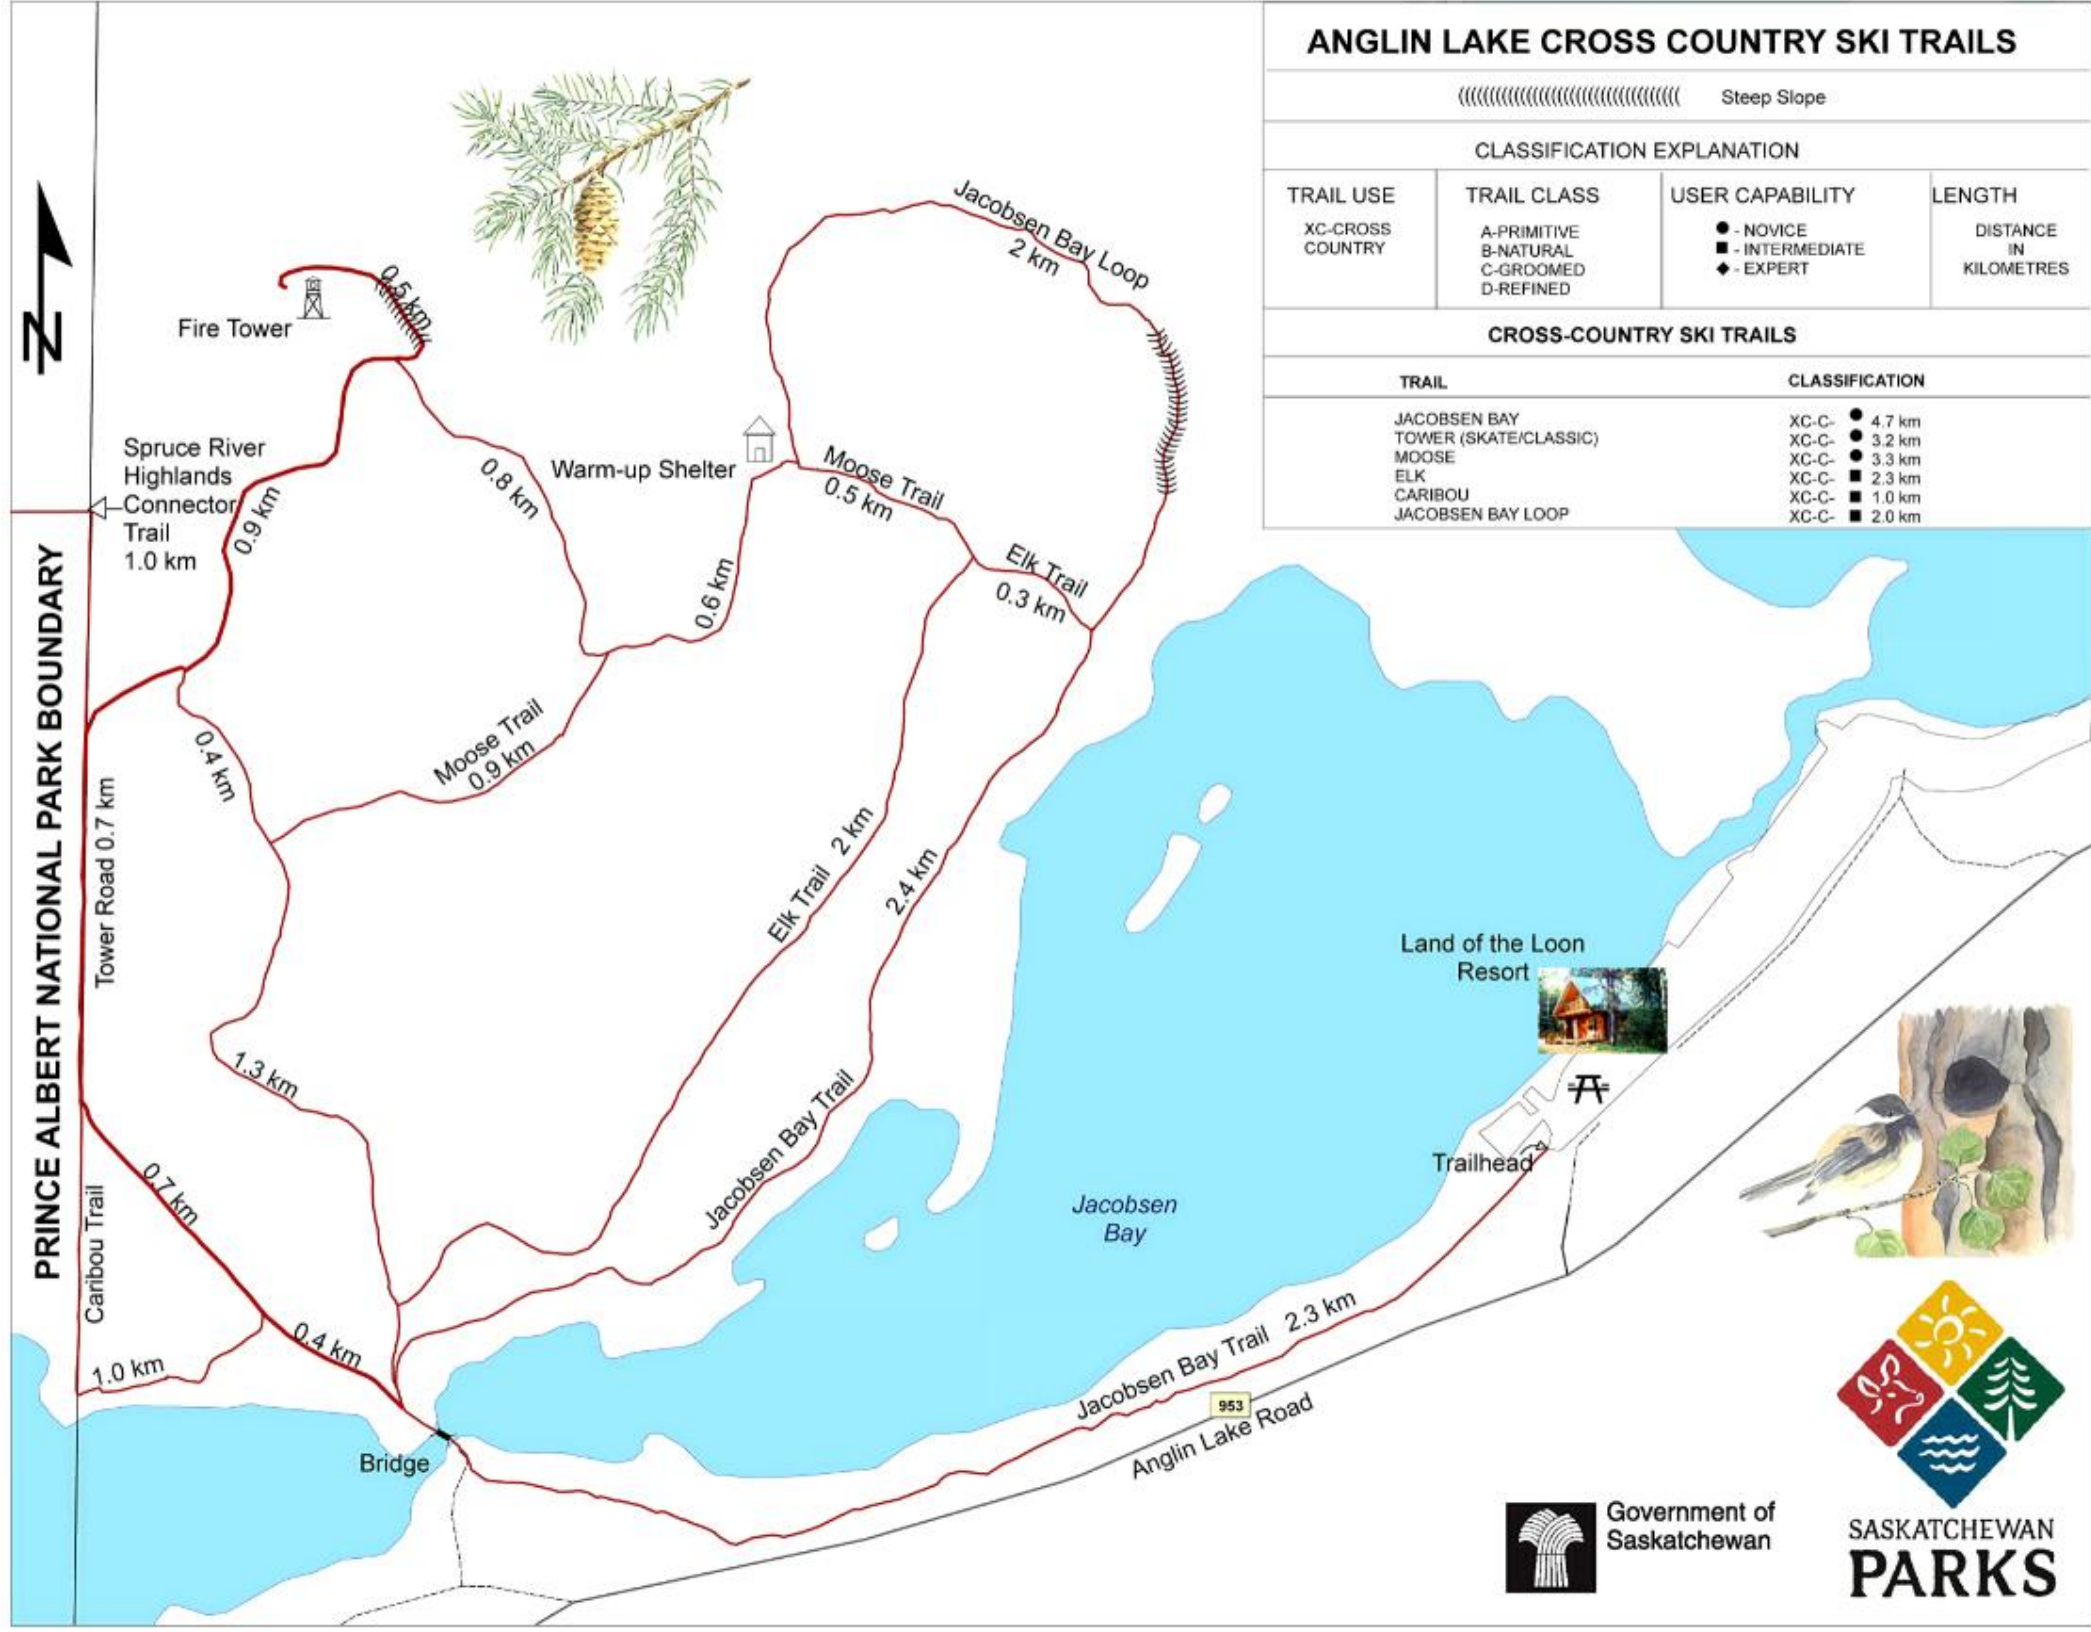

ANGLIN LAKE CROSS COUNTRY SKI TRAILS

Steep Slope

CLASSIFICATION EXPLANATION

TRAIL USE	TRAIL CLASS	USER CAPABILITY	LENGTH
XC-CROSS COUNTRY	A-PRIMITIVE B-NATURAL C-GROOMED D-REFINED	● - NOVICE ■ - INTERMEDIATE ◆ - EXPERT	DISTANCE IN KILOMETRES

CROSS-COUNTRY SKI TRAILS

TRAIL	CLASSIFICATION
JACOBSEN BAY TOWER (SKATE/CLASSIC)	XC-C-● 4.7 km
MOOSE	XC-C-● 3.2 km
ELK	XC-C-● 3.3 km
CARIBOU	XC-C-■ 2.3 km
JACOBSEN BAY LOOP	XC-C-■ 1.0 km
JACOBSEN BAY LOOP	XC-C-■ 2.0 km