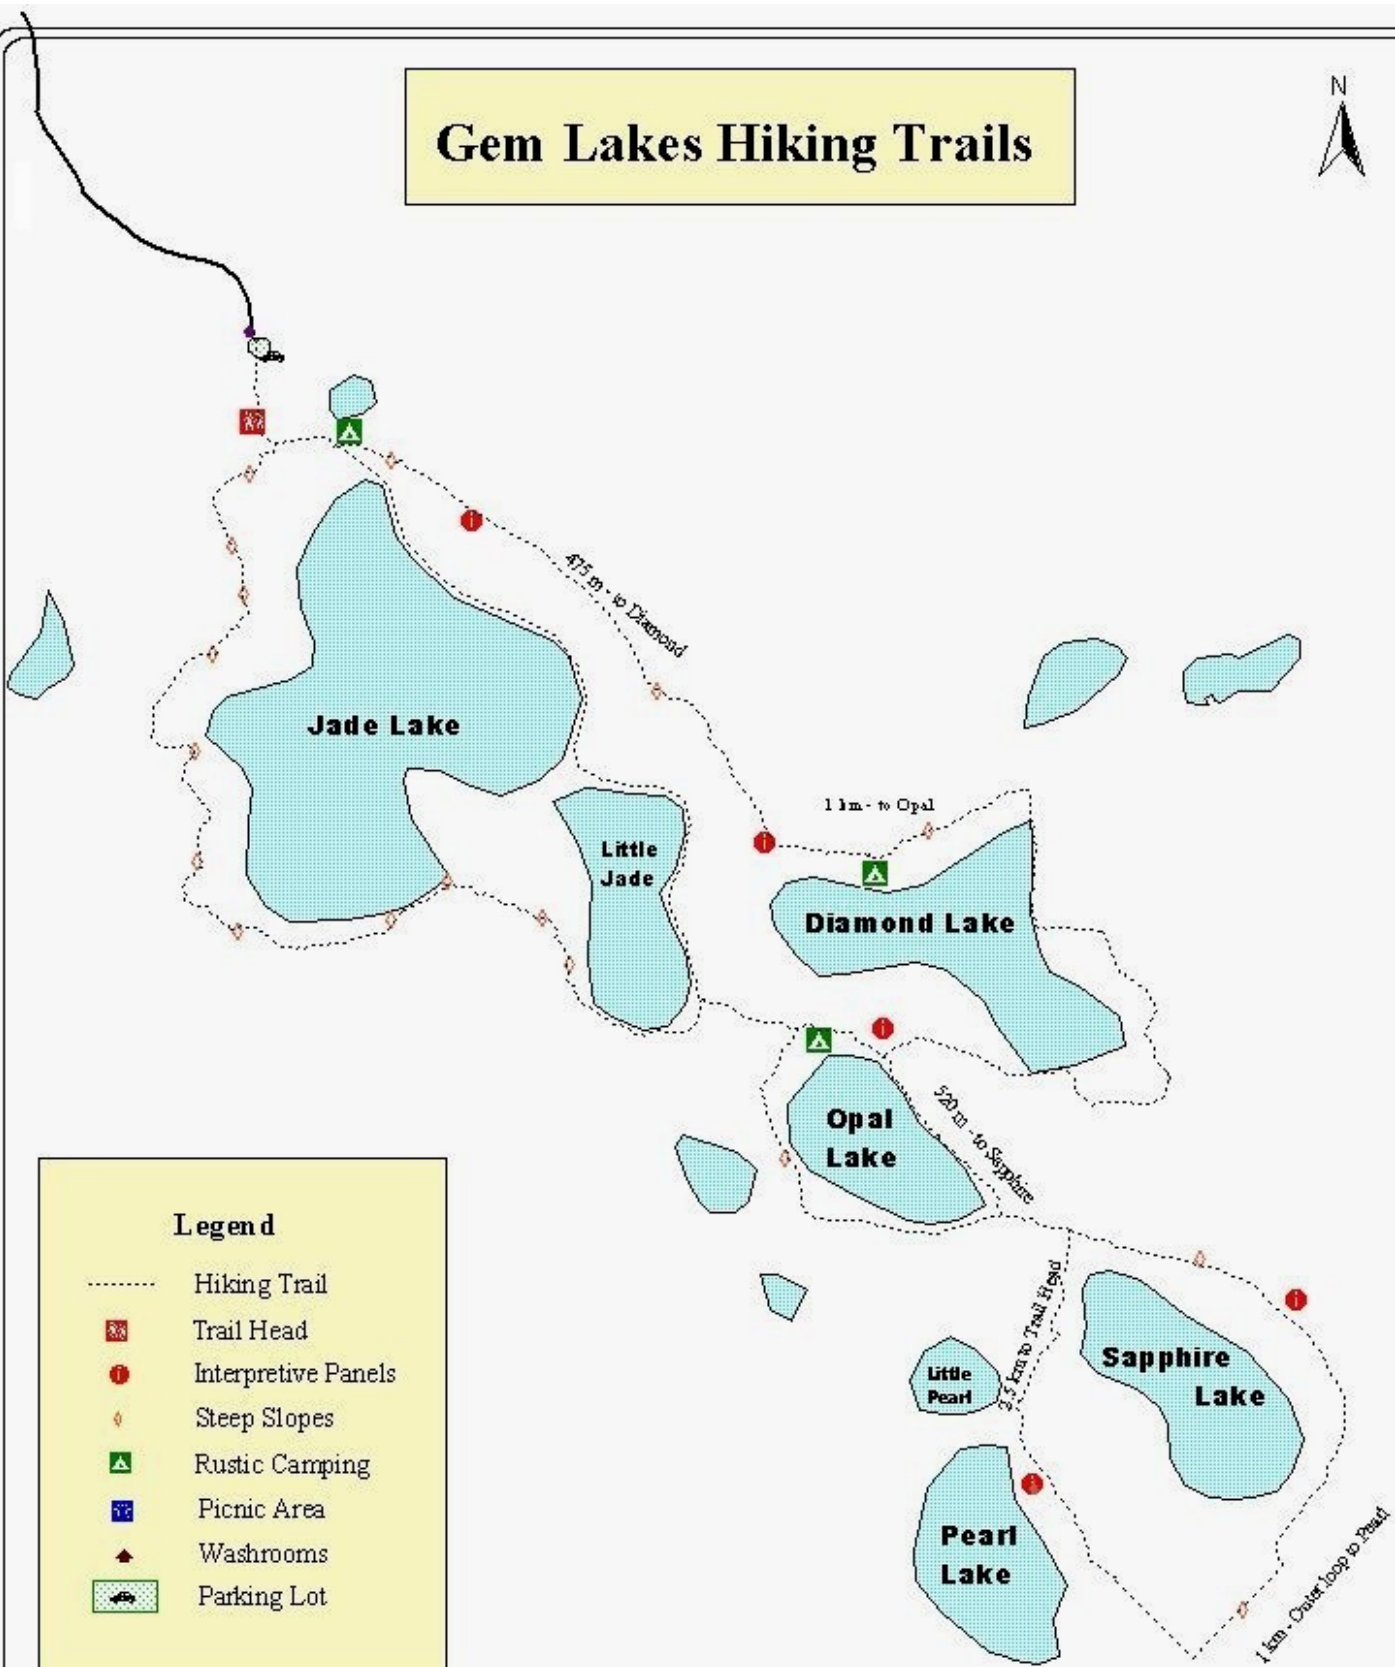

Gem Lakes Hiking Trails

Legend

- Hiking Trail
- ☒ Trail Head
- ① Interpretive Panels
- ◇ Steep Slopes
- ▲ Rustic Camping
- ▣ Picnic Area
- ◆ Washrooms
- 🚗 Parking Lot

Total Distance of Trail Loop - 5.5 kms